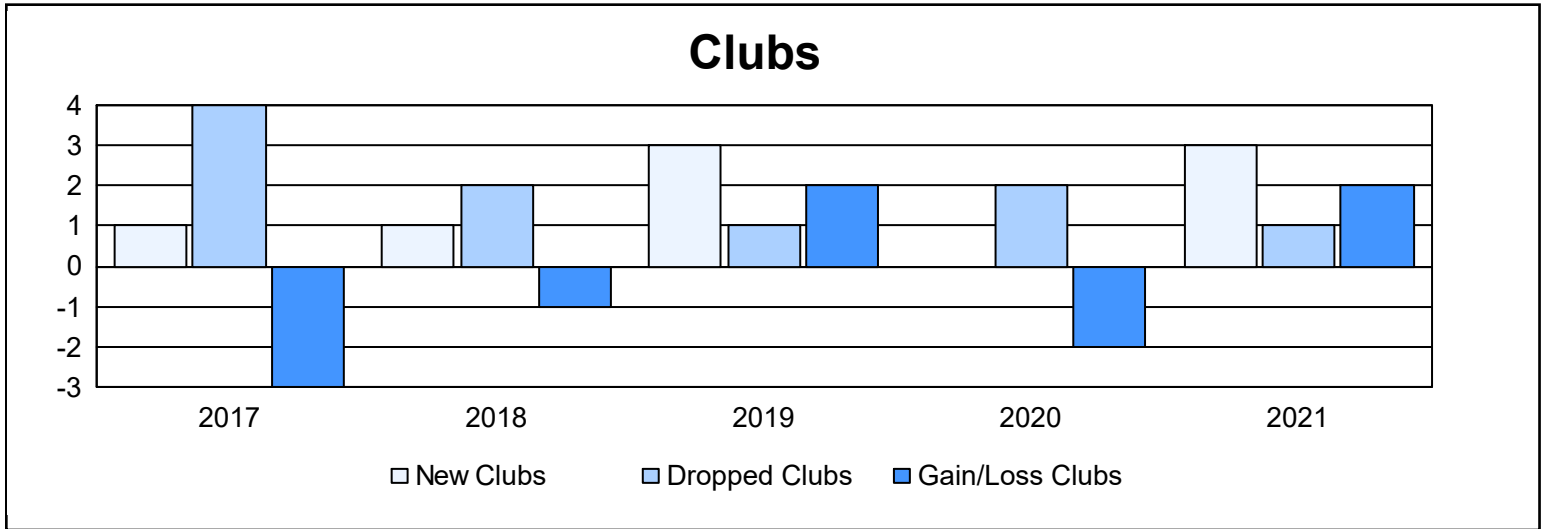

Year	New Clubs	Dropped Clubs	Gain/ Loss Clubs	New Members	Charter Members	Reinstate Members	Transfer Members	Total Member Added	Total Members Dropped	Gain/ Loss Members
2016-2017	1	4	-3	104	39	7	11	161	226	-65
2017-2018	1	2	-1	133	24	13	4	174	150	24
2018-2019	3	1	2	84	121	8	13	226	165	61
2019-2020	0	2	-2	71	2	3	3	79	213	-134
2020-2021	3	1	2	69	76	3	1	149	110	39
<b>Average</b>	<b>2</b>	<b>2</b>	<b>0</b>	<b>92</b>	<b>52</b>	<b>7</b>	<b>6</b>	<b>158</b>	<b>173</b>	<b>-15</b>

### Membership Composition June 2021 Cumulative