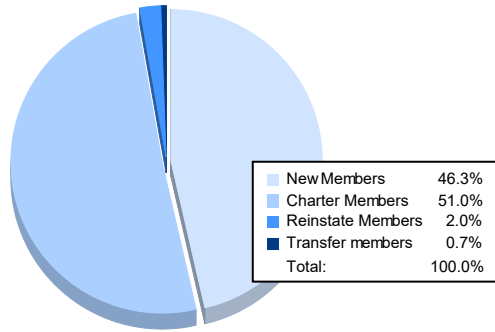

Year	New Clubs	Dropped Clubs	Gain/ Loss Clubs	New Members	Charter Members	Reinstate Members	Transfer Members	Total Member Added	Total Members Dropped	Gain/ Loss Members
2016-2017	1	4	-3	104	39	7	11	161	226	-65
2017-2018	1	2	-1	133	24	13	4	174	150	24
2018-2019	3	1	2	84	121	8	13	226	165	61
2019-2020	0	2	-2	71	2	3	3	79	213	-134
2020-2021	3	1	2	69	76	3	1	149	110	39
<b>Average</b>	<b>2</b>	<b>2</b>	<b>0</b>	<b>92</b>	<b>52</b>	<b>7</b>	<b>6</b>	<b>158</b>	<b>173</b>	<b>-15</b>

### Membership Composition June 2021 Cumulative