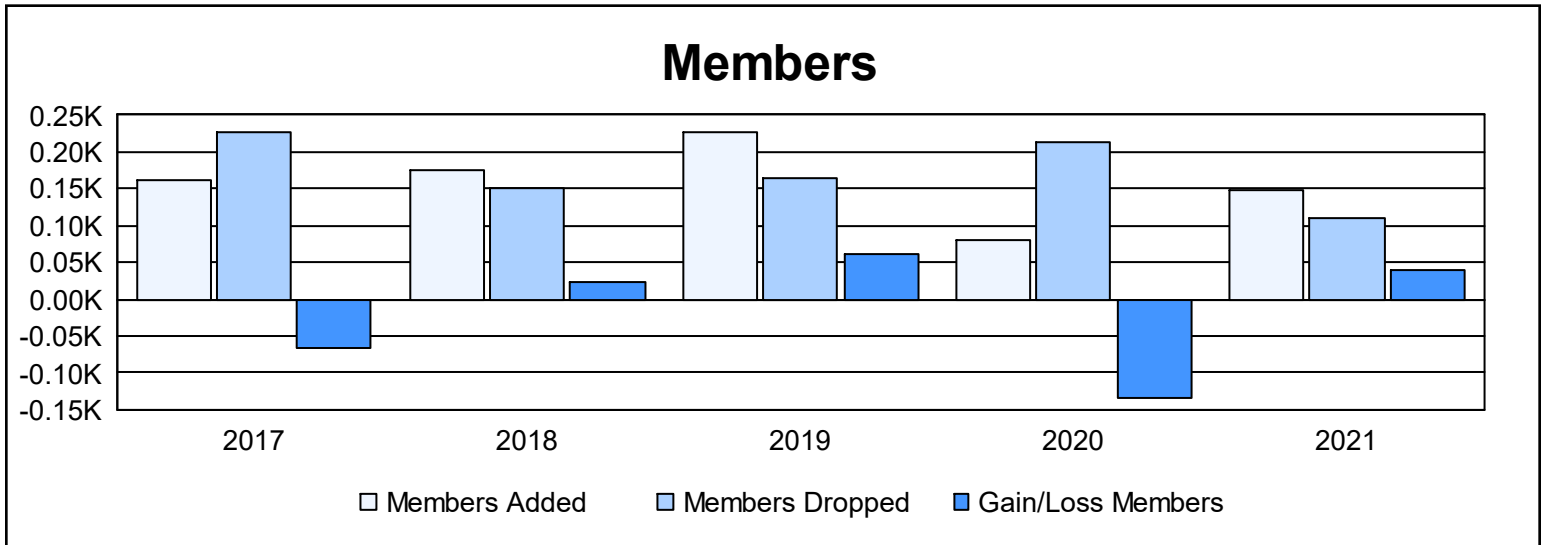

Year	New Clubs	Dropped Clubs	Gain/ Loss Clubs	New Members	Charter Members	Reinstate Members	Transfer Members	Total Member Added	Total Members Dropped	Gain/ Loss Members
2016-2017	1	4	-3	104	39	7	11	161	226	-65
2017-2018	1	2	-1	133	24	13	4	174	150	24
2018-2019	3	1	2	84	121	8	13	226	165	61
2019-2020	0	2	-2	71	2	3	3	79	213	-134
2020-2021	3	1	2	69	76	3	1	149	110	39
<b>Average</b>	<b>2</b>	<b>2</b>	<b>0</b>	<b>92</b>	<b>52</b>	<b>7</b>	<b>6</b>	<b>158</b>	<b>173</b>	<b>-15</b>

### Membership Composition June 2021 Cumulative